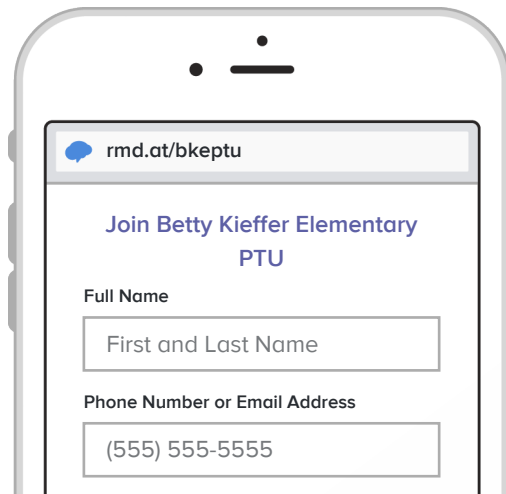

Sign up for important updates from BKE PTU.

Get information for Betty Kieffer Elementary School right on your phone—not on handouts.

Pick a way to receive messages for Betty Kieffer Elementary PTU:

A If you have a smartphone, get push notifications.

On your iPhone or Android phone, open your web browser and go to the following link:

rmd.at/bkeptu

Follow the instructions to sign up for Remind. You'll be prompted to download the mobile app.

B If you don't have a smartphone, get text notifications.